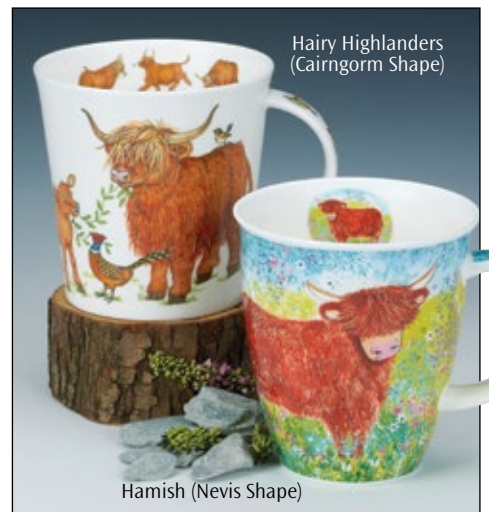

# SCOTLAND

*fine bone china*

Puffins & Oystercatchers  
(Cairngorm Shape)

Shaggy Tails Highland Cow  
(Orkney Shape)

Puffins  
(Orkney Shape)

★ Big Coos  
(Benmore Shape)

Highland Cows  
(Cairngorm Shape)

★ Heelan Coos  
(Henley Shape)

Monarch of the Glen  
(Cairngorm Shape)

Hairy Highlanders  
(Cairngorm Shape)

Hamish (Nevis Shape)

Highland Spin  
(Orkney Shape)

Highland Cows  
(Bute Shape)

Puffins  
(Bute Shape)

Puffins  
(Cairngorm Shape)

Shoreline Puffin  
(Bute Shape)

Highland Animals  
(Nevis Shape)

Nessie  
(Orkney Shape)