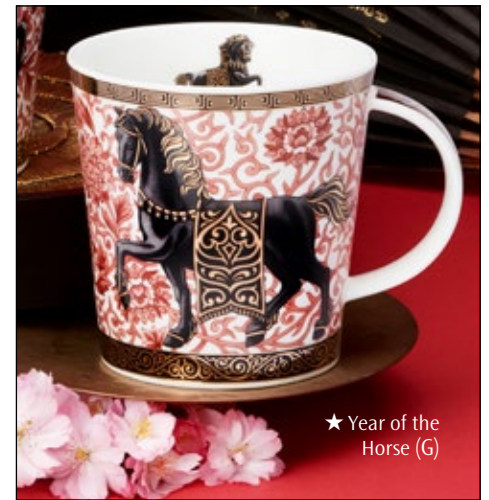

0.48L - fine bone china

★ Full Moon

Moonlight

Blue Ming (G)

Belle Epoque (G)

Giverny

Irises

Water Lilies