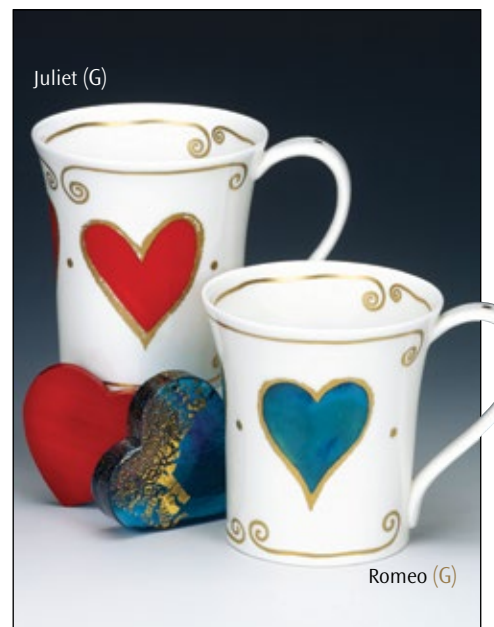

Twitters

Ice Pack

Wild Garden

Messy Cats

Messy Dogs

Juliet (G)

Romeo (G)

# SUFFOLK

★ New Introductions. (G) 22 carat gold.

*fine bone china - 0.31L*

Hidden Garden

Hedgerow Birds

Dawn Song

Dovedale

Cats